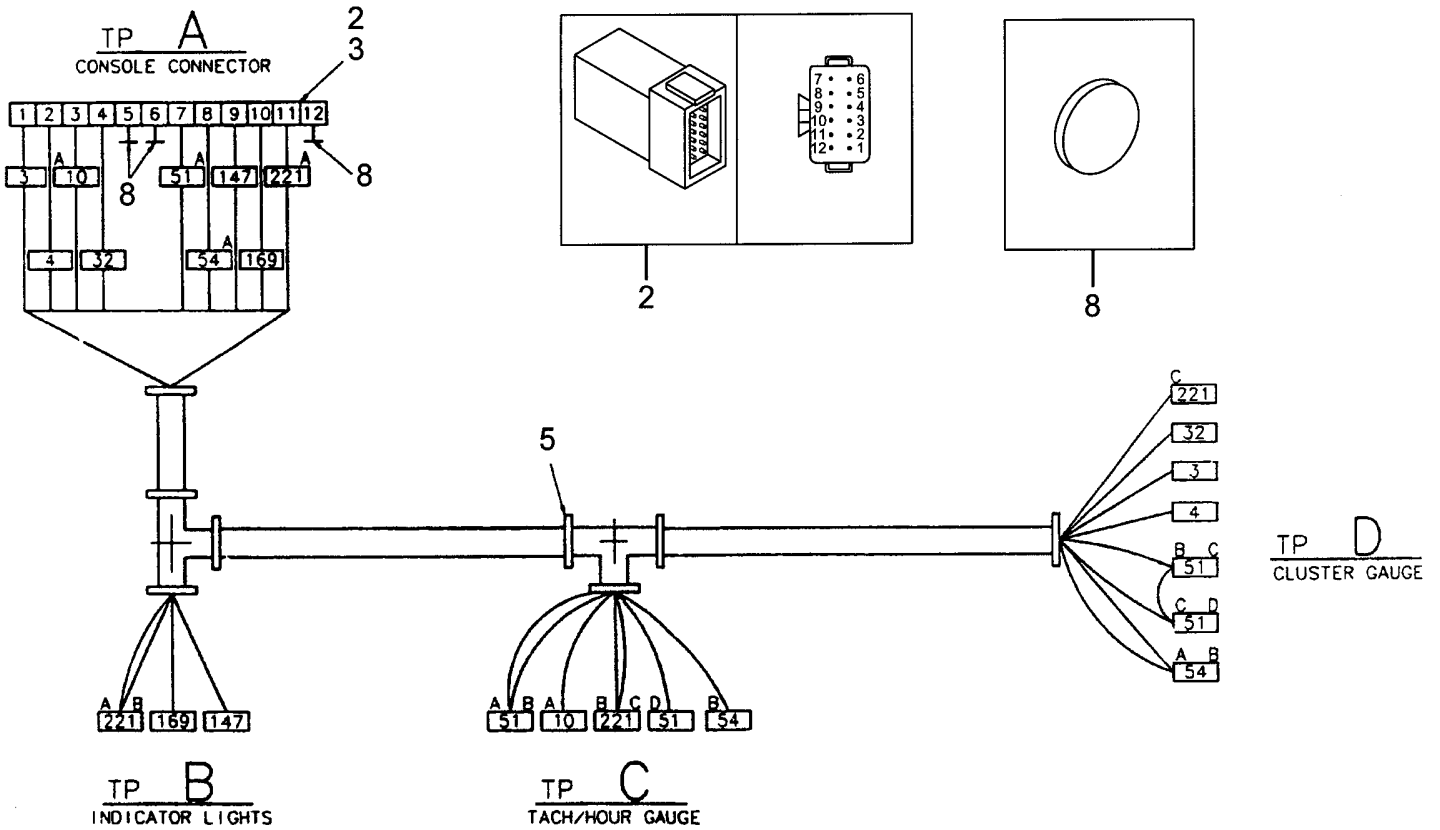

Manitowoc Cranes

WIRE NO	COLOR	TYPE	SAE SIZE	LENGTH	TP	B/M ITEM NO	REMARKS	TP	B/M ITEM NO	REMARKS
				TOTAL IN						
3	PINK	TXL	16	20	A	4	---	D	6	---
4				20	A	4	---	D	6	---
10A				12	A	4	---	C	6	---
32				20	A	4	---	D	6	---
51A				12	A	4	---	C	6	CRIMP W/51B
51B				16	C	STRIP	CRIMP W/51A	D	6	CRIMP W/51C
51C				4	D	STRIP	CRIMP W/51B	D	7	CRIMP W/51D
51D				16	D	STRIP	CRIMP W/51C	C	7	---
54A				20	A	4	---	D	6	CRIMP W/54B
54B				16	D	STRIP	CRIMP W/54A	C	6	---
147				8	A	4	---	B	6	---
169				8	A	4	---	B	6	---
221A				8	A	4	---	B	6	CRIMP W/221B
221B				10	B	6	CRIMP W/221A	C	STRIP	CRIMP W/221C
221C	PINK	TXL	16	16	C	6	CRIMP W/221B	D	6	---